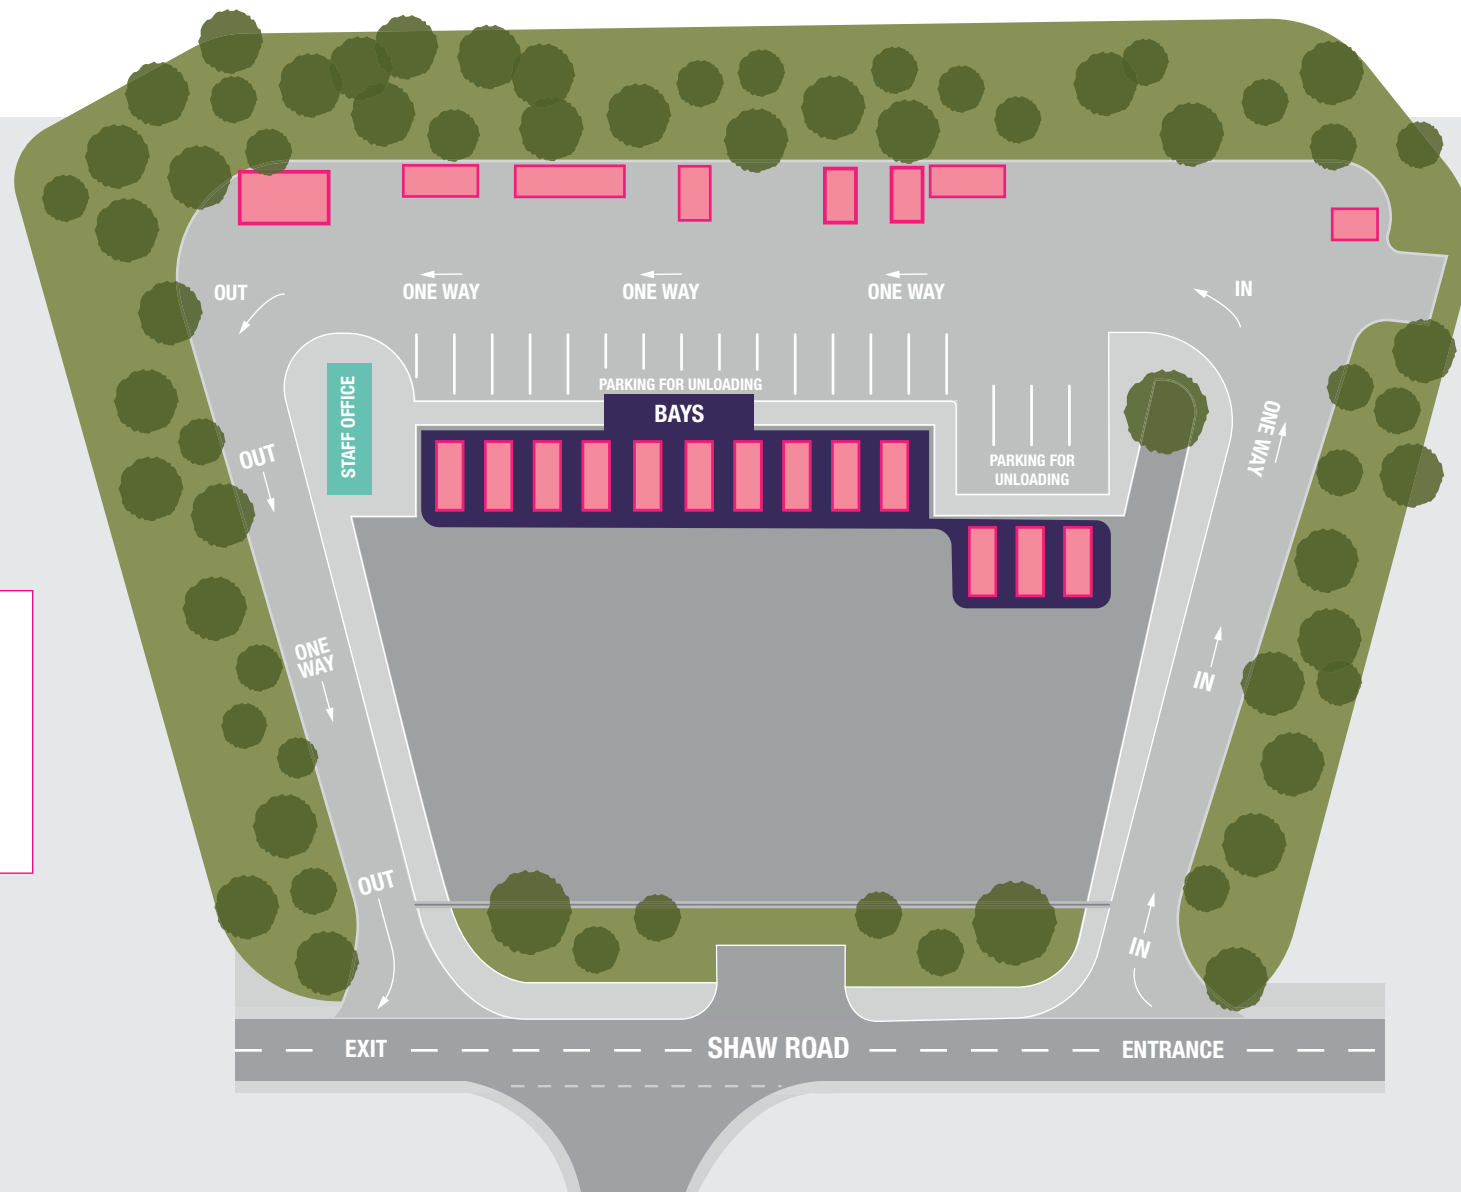

Shaw Road Household Waste and Recycling Centre

Monday	8am – 4pm
Tuesday	8am – 4pm
Wednesday	8am – 4pm
Thursday	8am – 4pm
Friday	8am – 4pm
Saturday	8am – 4pm
Sunday	8am – 4pm

Require Assistance?

If you need assistance to use our site or would like any further information regarding Waste Services, please ask a Site Operative.

Please be patient and follow signage and advice. Thank you.

For helpful videos, FAQs and more information, visit wolverhampton.gov.uk/tips

Anchor Lane Household Waste and Recycling Centre

Monday	8am – 4pm
Tuesday	8am – 4pm
Wednesday	8am – 4pm
Thursday	8am – 4pm
Friday	8am – 4pm
Saturday	8am – 4pm
Sunday	8am – 4pm