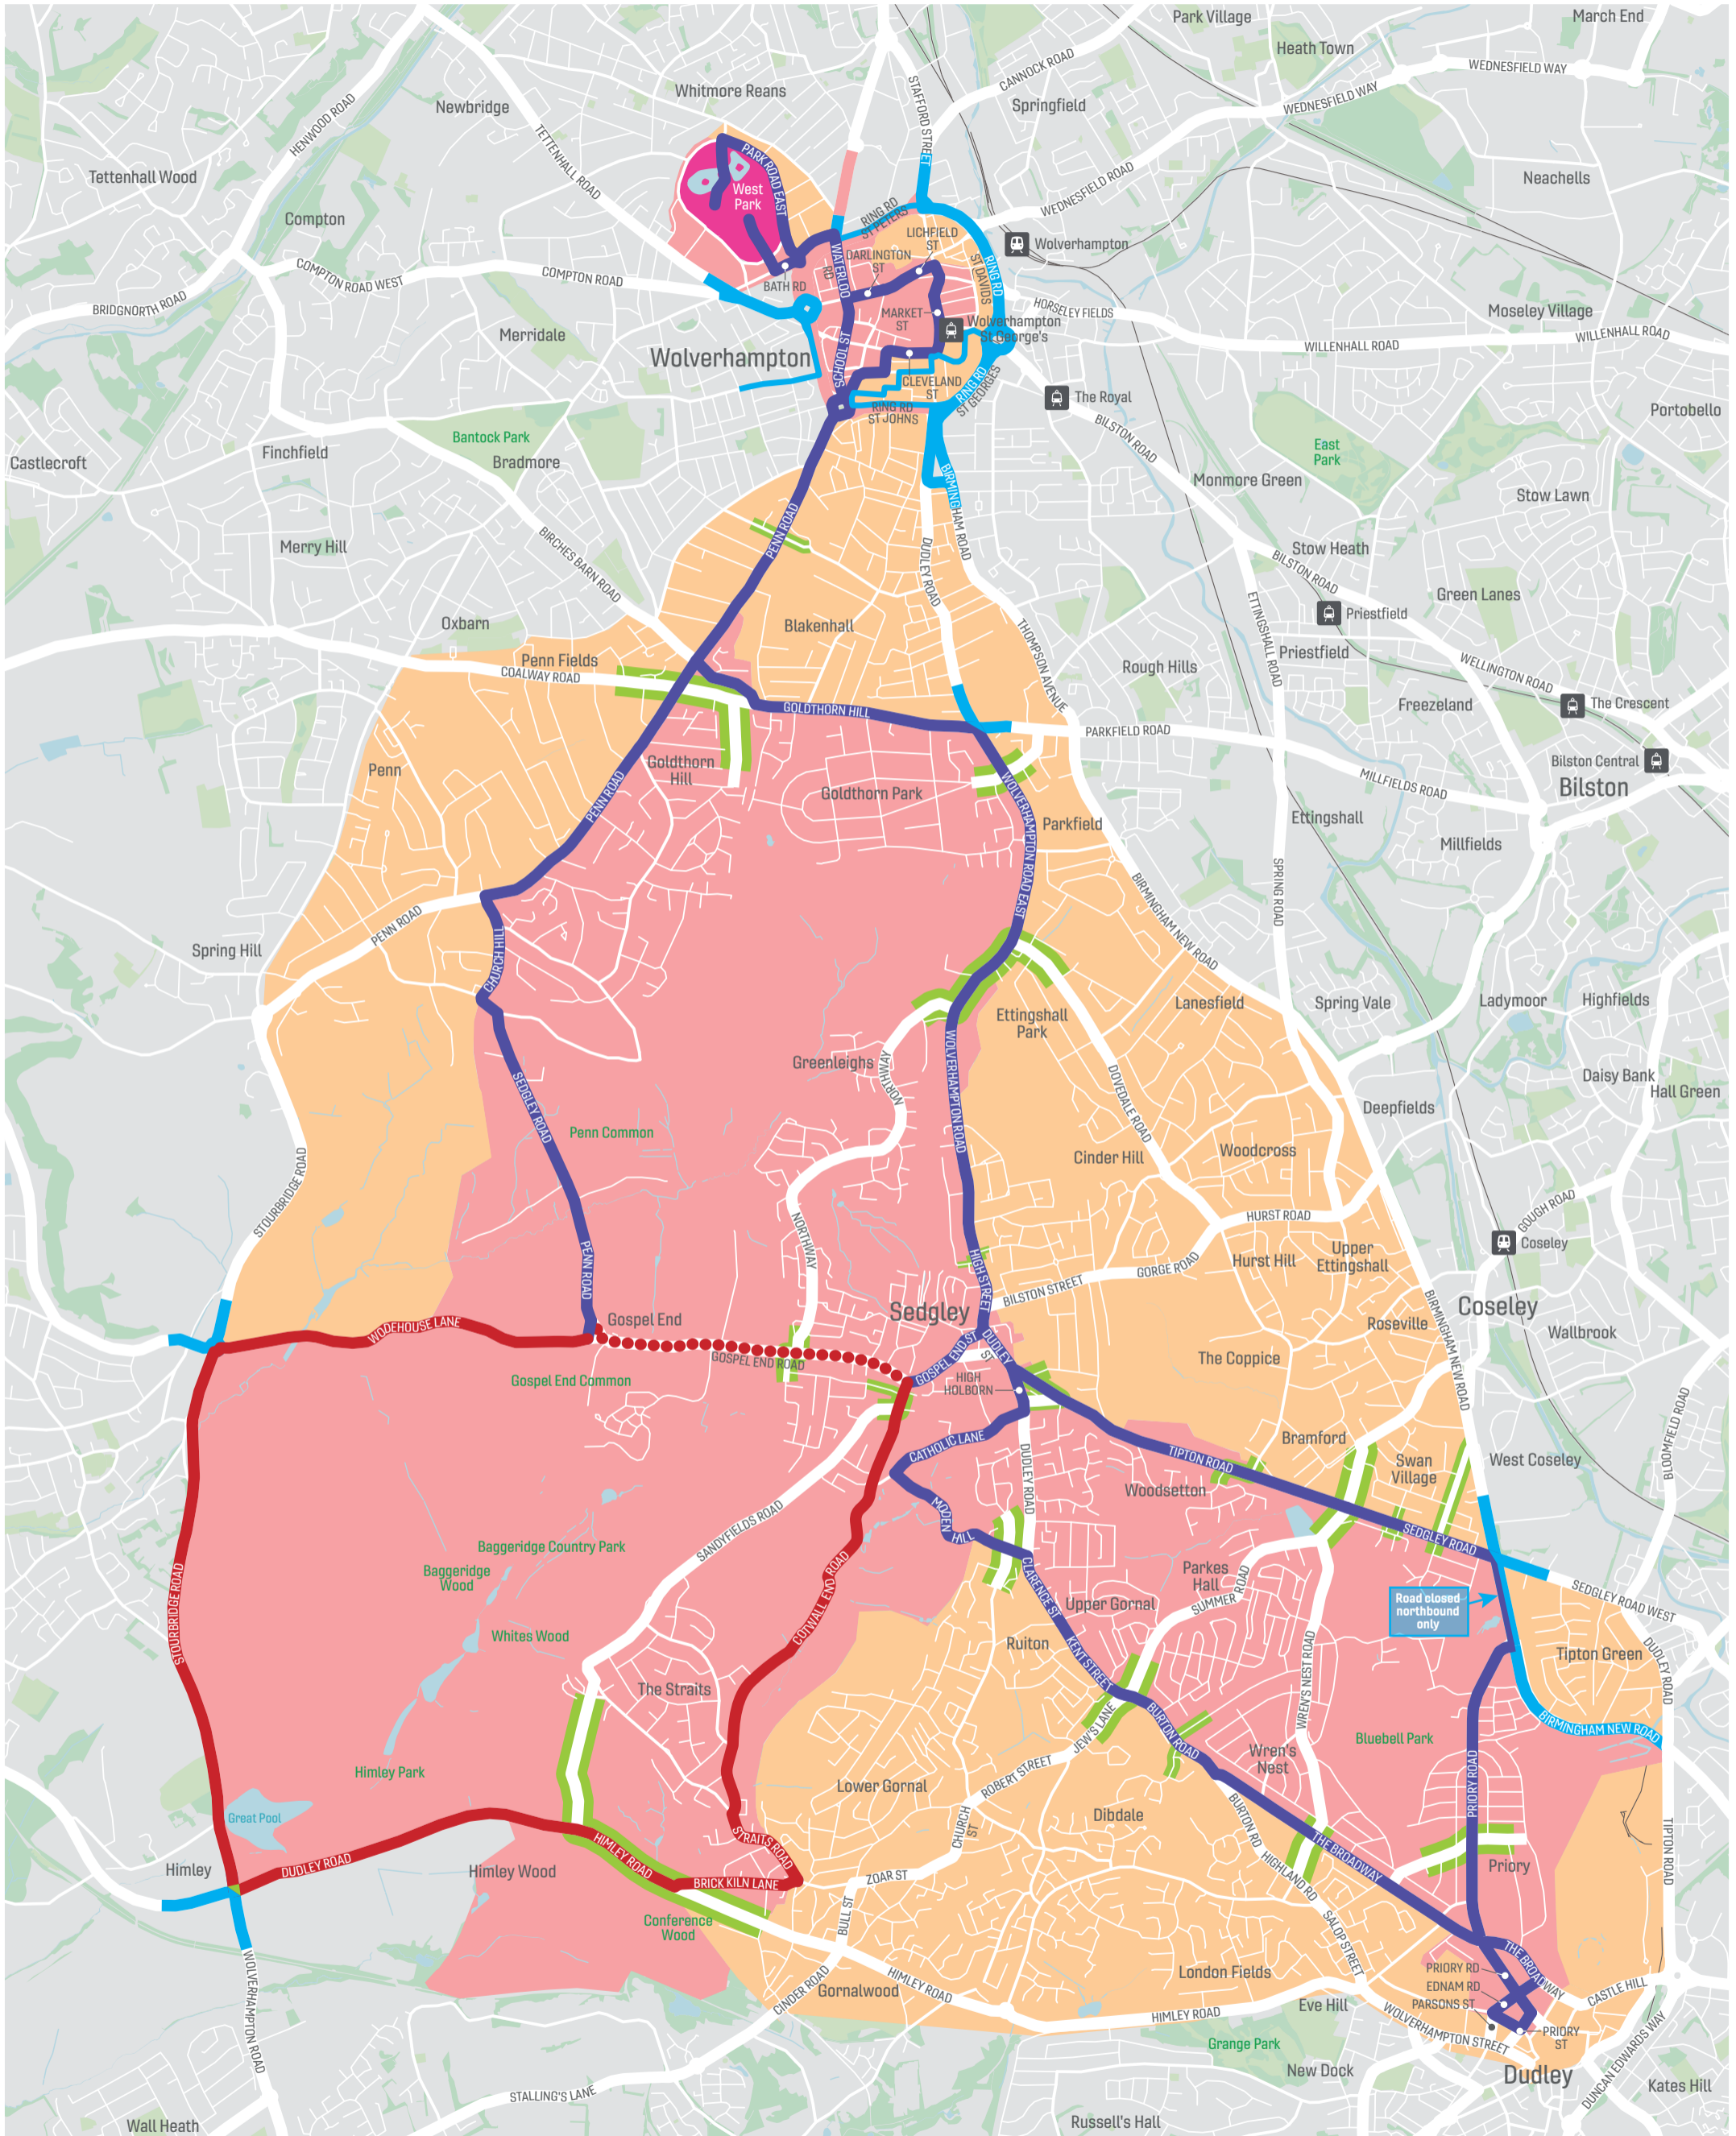

Black Country - Cycling Time Trials Thursday 4 August 2022

KEY

- | | | | |
|---------------------------|--|---|-----------------------|
| Start / Finish venue | Vehicle crossing point between 5am - 9.15am and after 3.30pm | No Vehicle Access - except during times of Vehicle Crossing Point Operation | Midland Metro station |
| Combined Time Trial Route | Change of traffic conditions | Limited vehicle access area | National rail station |
| Men's Time Trial Route | | | |
| Women's Time Trial Route | | | |

Time Trial route roads closed between 5am and 6pm. Some roads around West Park will be closed earlier.