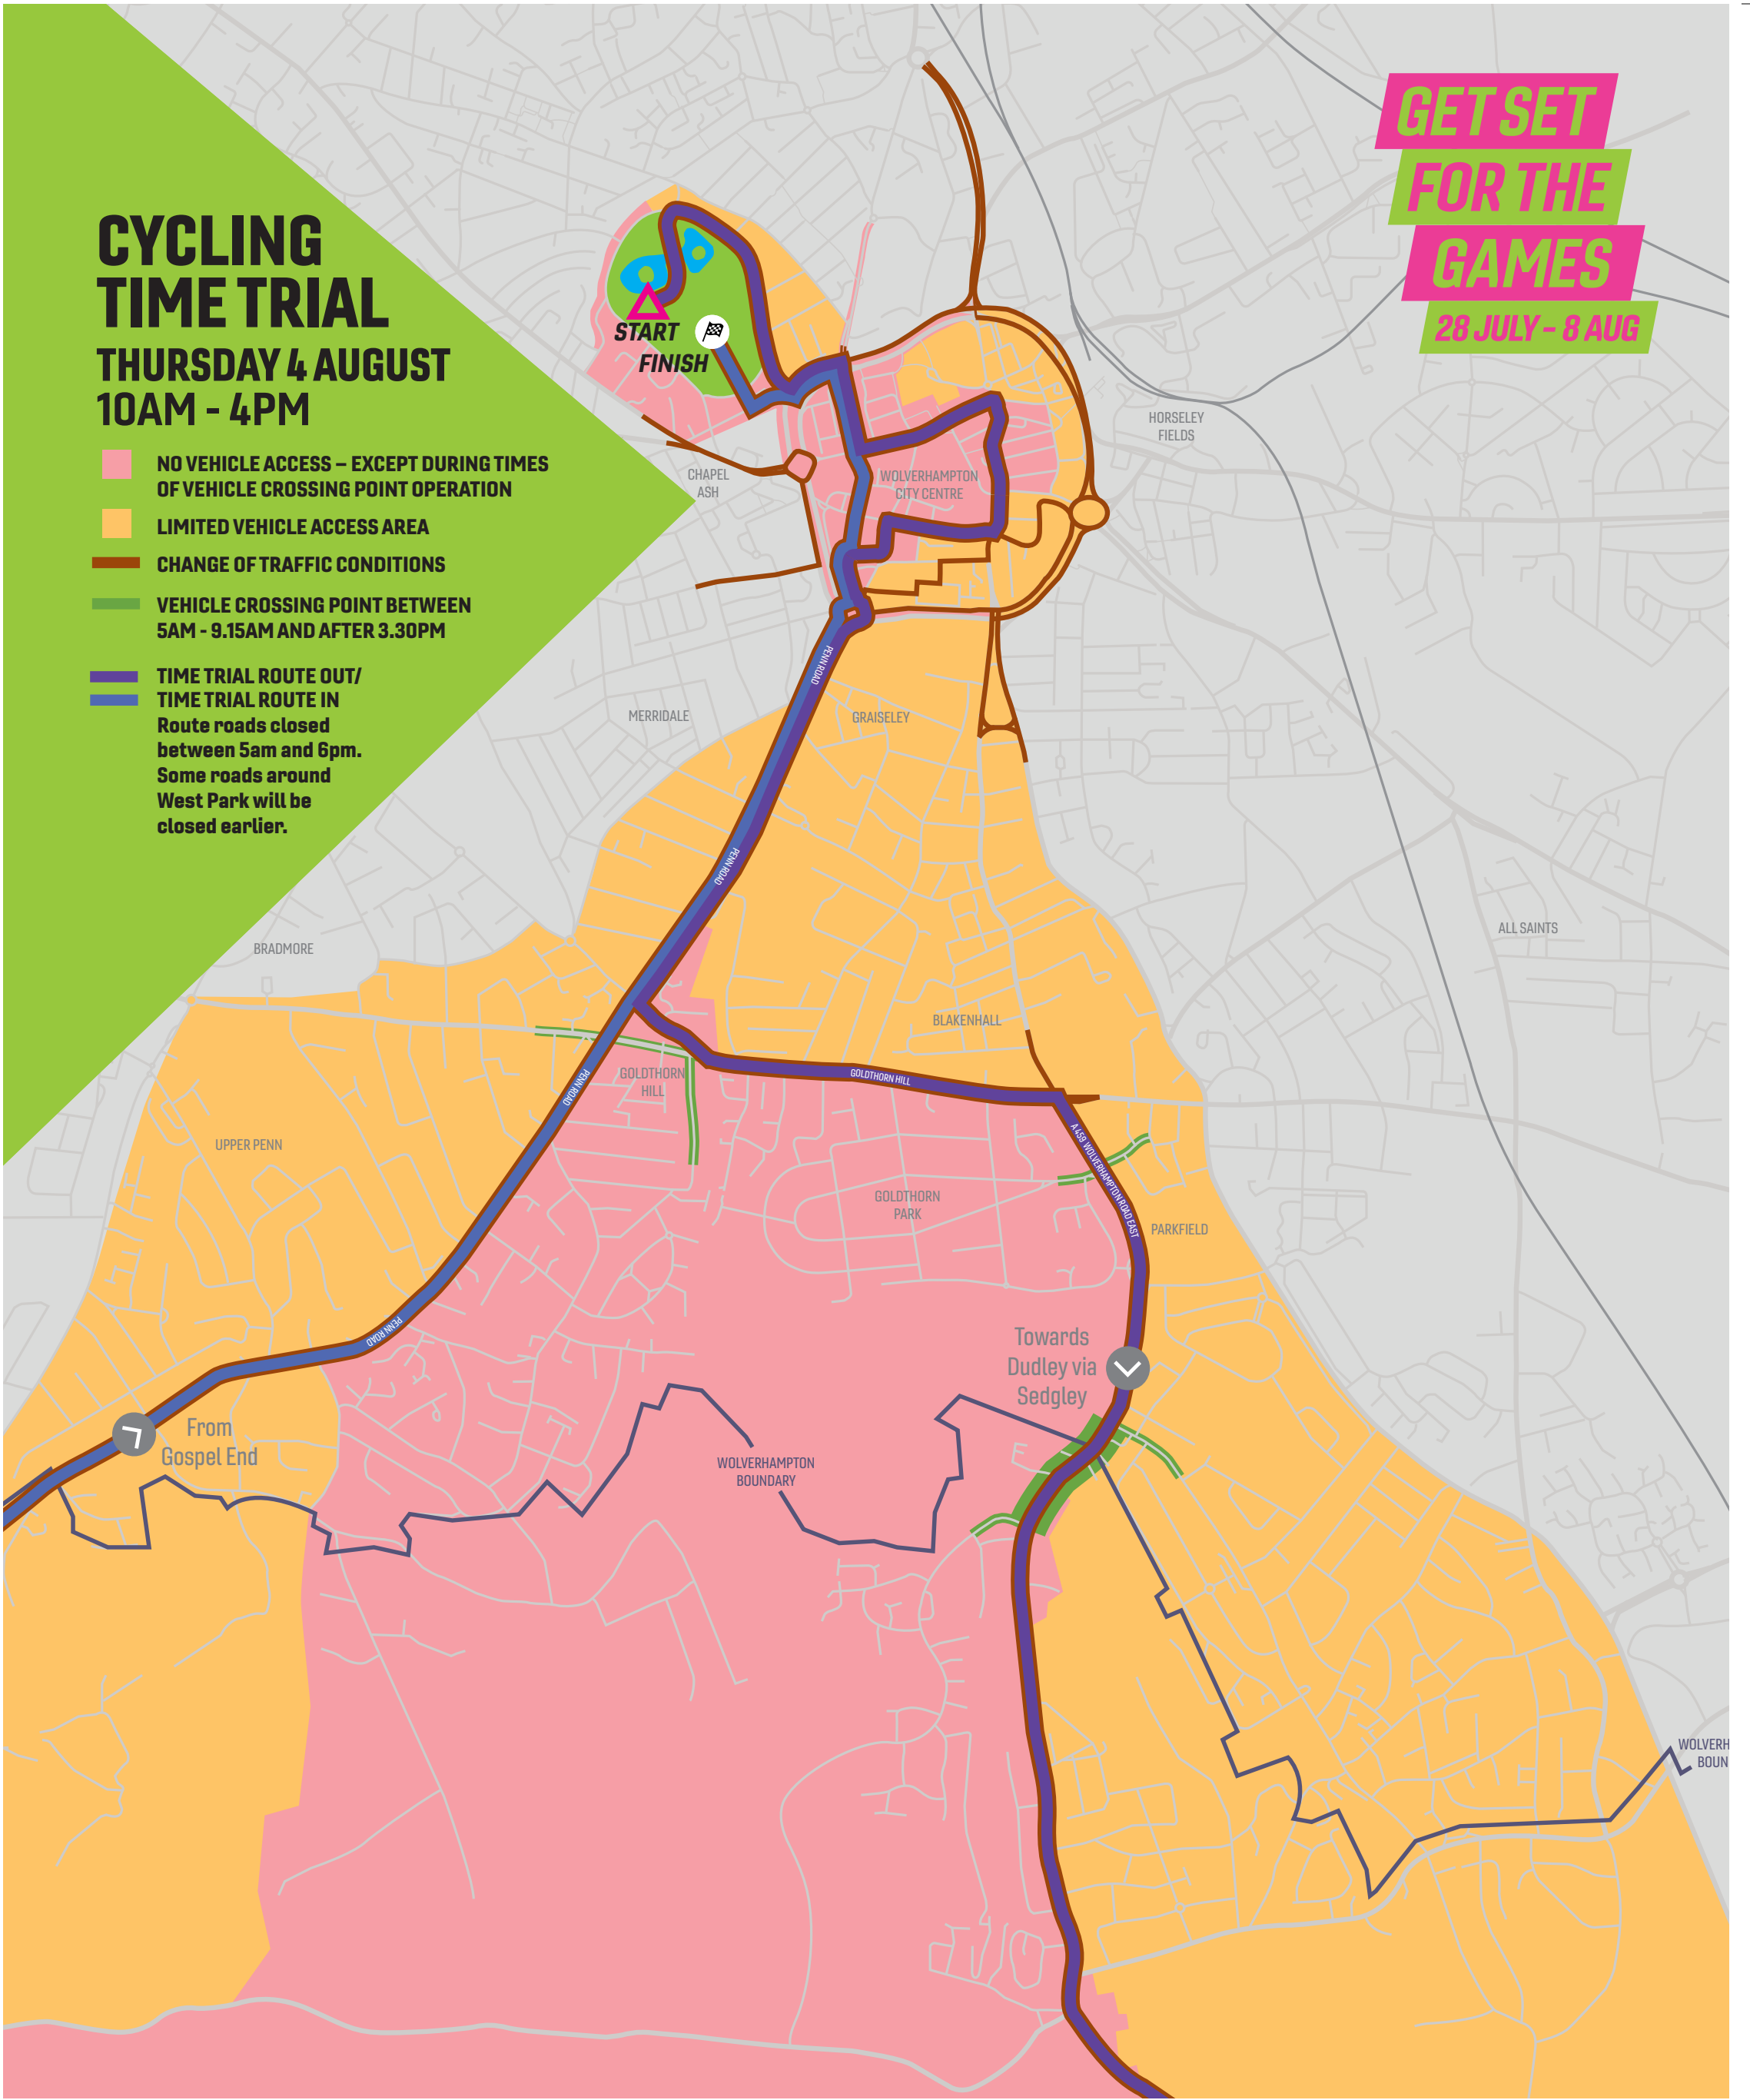

CYCLING TIME TRIAL

THURSDAY 4 AUGUST 10AM - 4PM

- NO VEHICLE ACCESS – EXCEPT DURING TIMES OF VEHICLE CROSSING POINT OPERATION
- LIMITED VEHICLE ACCESS AREA
- CHANGE OF TRAFFIC CONDITIONS
- VEHICLE CROSSING POINT BETWEEN 5AM - 9.15AM AND AFTER 3.30PM
- TIME TRIAL ROUTE OUT/
 TIME TRIAL ROUTE IN
Route roads closed between 5am and 6pm. Some roads around West Park will be closed earlier.

**GET SET
FOR THE
GAMES**
28 JULY - 8 AUG

ROAD CLOSURES

FULL MAP OF ROAD CLOSURES

To view all roads affected on race day scan this QR code with your phone's camera or visit www.birmingham2022.com/getset/wolverhampton