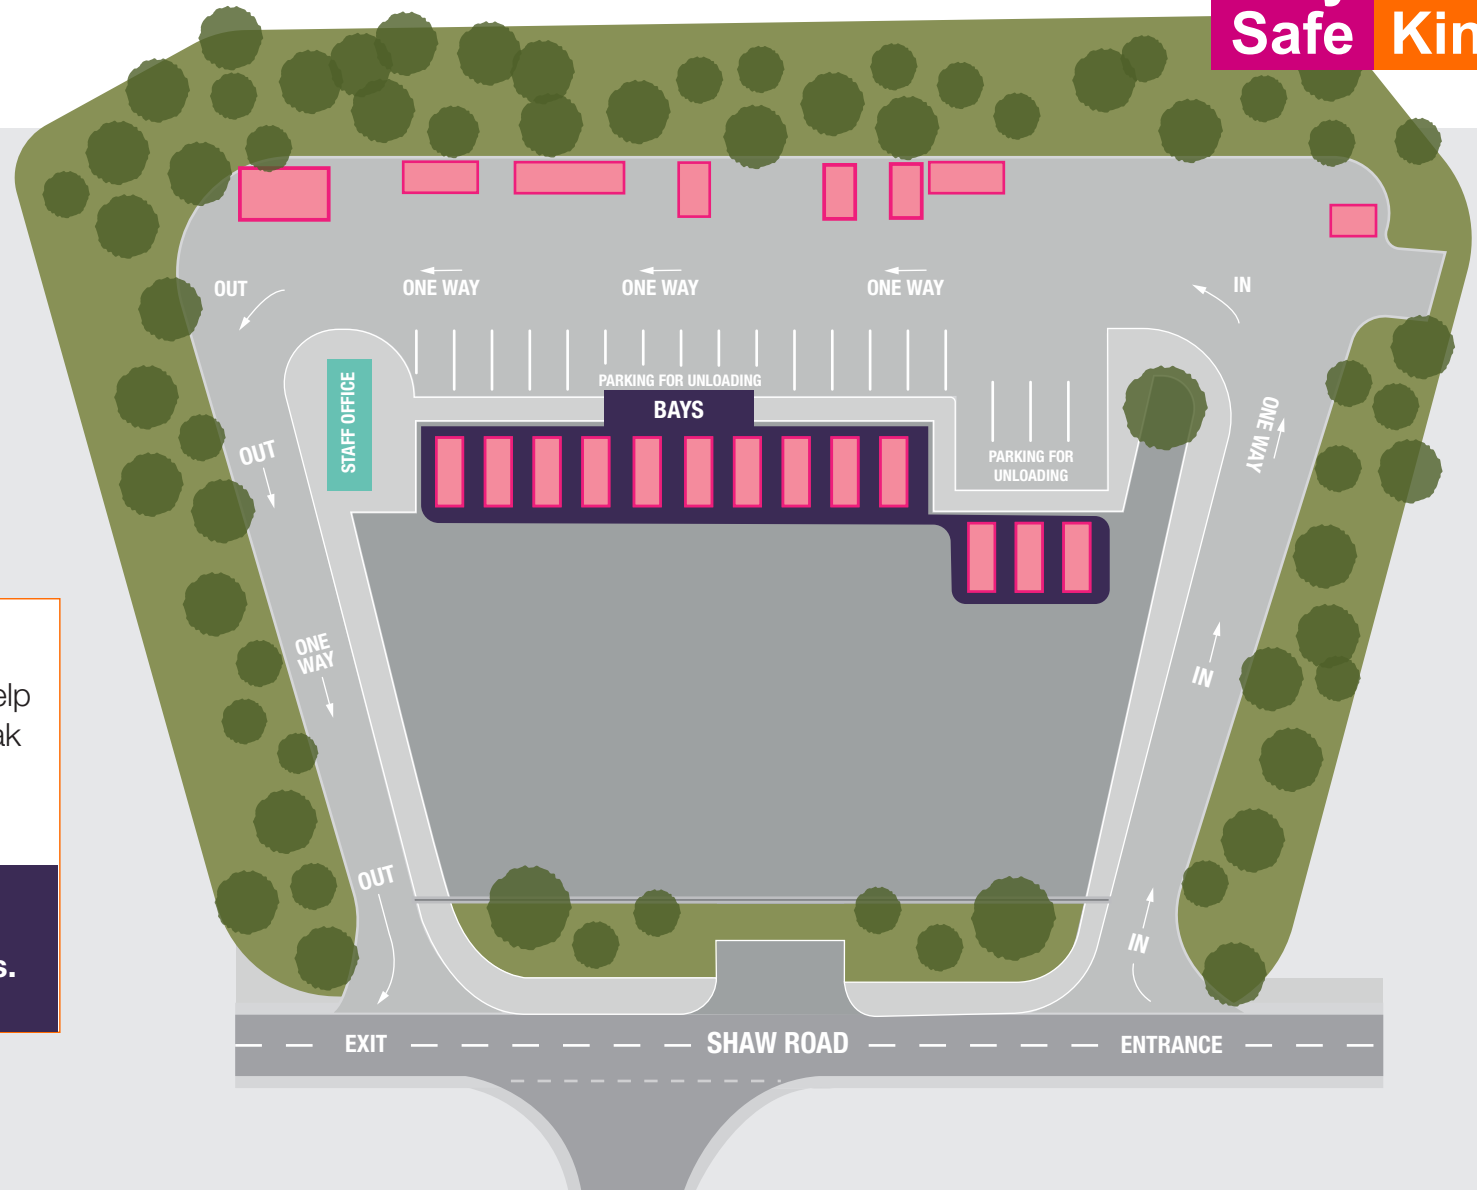

Shaw Road Household Waste and Recycling Centre

Stay Safe **Be Kind**

Monday	10am	-	6pm
Tuesday	10am	-	6pm
Wednesday	10am	-	6pm
Thursday	10am	-	8pm
Friday	10am	-	6pm
Saturday	10am	-	4pm
Sunday	10am	-	4pm

Safety rules

Unfortunately, staff will not be able to help unload your vehicle. If you need to speak to a staff member, please do so from a safe distance.

**Please keep 2m
apart from others.**

Please be patient and follow signage and advice. Thank you.