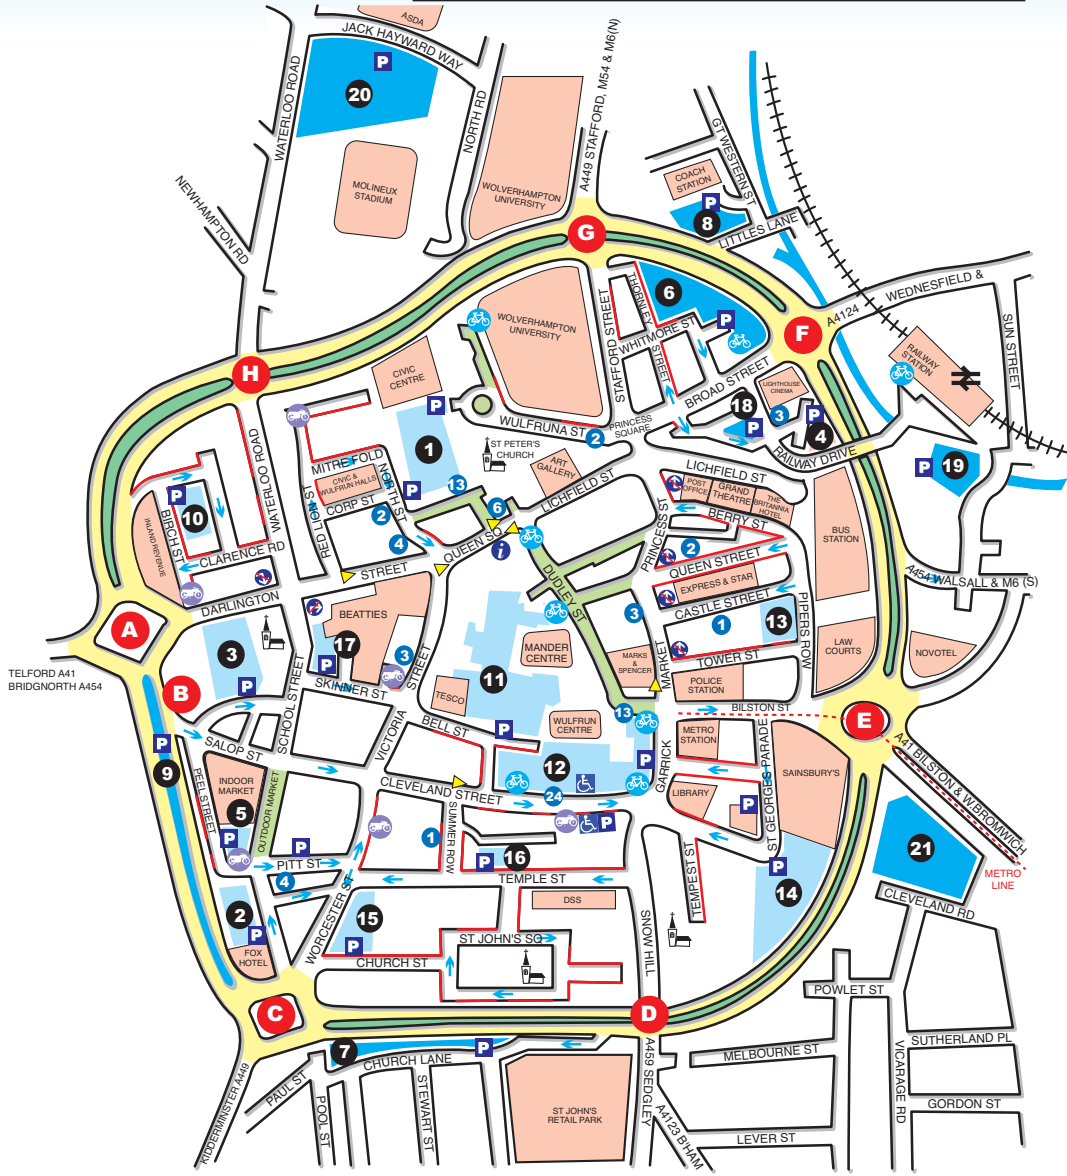

KEY

CANAL	LONG TERM PARKING
CAR PARK SHOP/MOBILITY PATRONS ONLY	SHORT TERM PARKING
CYCLE STANDS	PEDESTRIANISED AREAS
MOTOR CYCLE PARKING	RAILWAY LINE
SHOP/MOBILITY	CHURCH
ON STREET PARKING FOR BLUE BADGE HOLDERS	INFORMATION CENTRE
RING ROAD JUNCTION FOR CAR PARKS	PROHIBITED TURNS
ON-STREET PARKING	BUS ONLY LANES
METRO LINE	ONE WAY STREETS

Car Parks	Type of Car Park	Opening Times Mon - Sat	Spaces		Ring Road Exit
Council All surface car parks are re-opened for evening parking 30 minutes after closing time and are usually free					
1. Civic Centre *	Underground	7.00am - 11.00pm	460	22	A,F,G,H
2. School Street *	Surface	7.00am - 6.00pm	149	9	C
3. Fold Street *	Surface	7.00am - 6.00pm	298	14	B
4. Railway Street	Surface	No Restriction	40	3	F
5. Market	Surface	7.00am - 6.00pm	73	4	B,C
6. Broad Street	Surface	7.00am - 11.00pm	300	5	F,G
7. Church Lane	Surface	7.00am - 4.00pm	150	-	
8. Faulkland Street	Surface	7.00am - 6.00pm	202	12	
9. Peel Street	Surface	6.00am - 4.00pm	180	-	B
Private					
10. Birch Street	Only open to Public at weekends & for Wolves home matches	320	-		A,H
11. Mander Centre *	Multi-Storey	7.30am - 7.00pm	500	10	B,C
12. Wulfrun Centre	Multi-Storey	7.30am - 7.00pm	570	-	D,E
13. Pipers Row	Surface	6.30am - 12.00pm	170	-	E
14. Sainsburys	Surface	8.00am - 8.30pm	480	8	E
15. Church Street	Surface	24hr Pay & Display	170	-	C
16. Summer Row	Surface	24hr Pay & Display	90	-	D
17. Beatties *	Multi-Storey	7.30am - Midnight	368	8	B,C
18. Fryer Street	Surface	6.30am - 6.00pm	57	-	F
19. Railway Station	Multi-Storey	No Restriction	500	Ground Floor	F
20. Molineux	Surface	7.00am - 7.00pm	288	-	H
21. Cleveland Road	Covered	6.00am - 7.00pm	180	-	E

Pay & Display Charges: 50p per 20 Minutes, Maximum Stay 2 Hours (Free without time limit for blue badge holders)

All day/per daily visit	
6. Broad Street	£4.50
7. Church Lane	£3.00
8. Faulkland Street	£4.50
9. Peel Street	£4.50
	Coaches £5.00 for 4 hours £8.00 over 4 hours
	Minibus £4.50 per day £2.00 All Day Saturdays ONLY