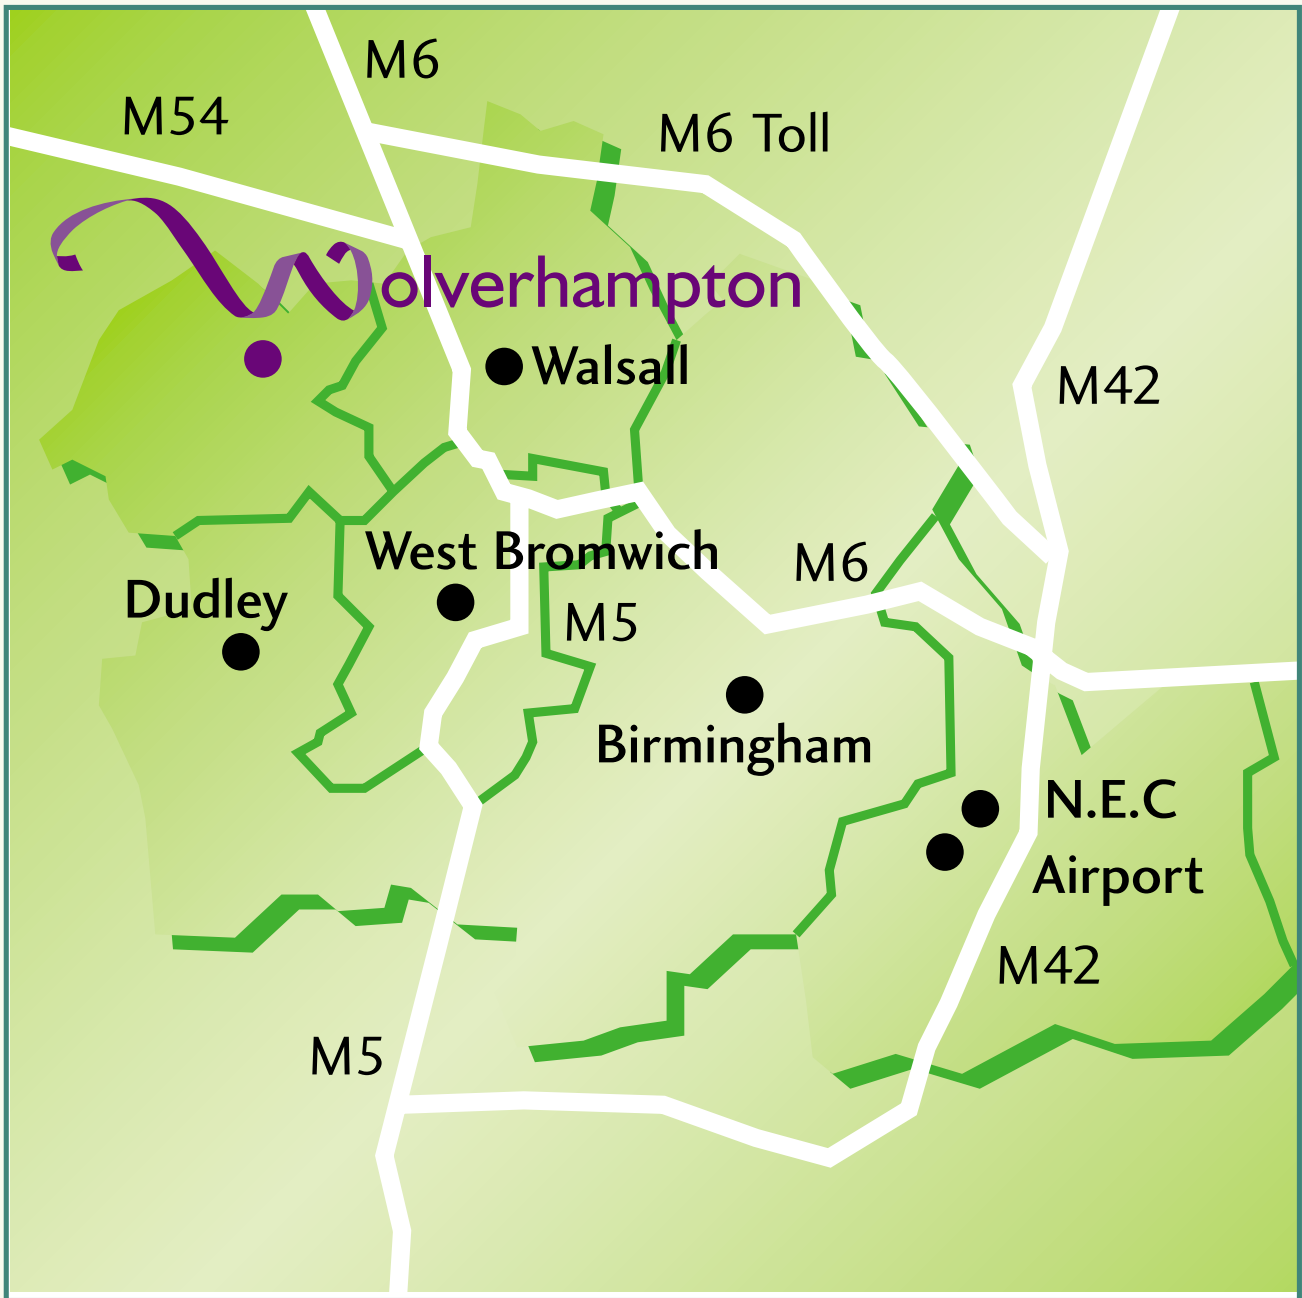

# Regional Motorway Network

Based upon the Ordnance Survey Mapping with the permission of the Controller of Her Majesty's Stationery Office © Crown copyright. Unauthorised reproduction infringes crown copyright and may lead to prosecution or civil proceedings.  
Wolverhampton C.C Licence No. 100019537 © 2004.

The Ordnance Survey mapping used here is provided by Wolverhampton City Council under Licence from Ordnance Survey in order to fulfil its public function to make available council held public domain information.